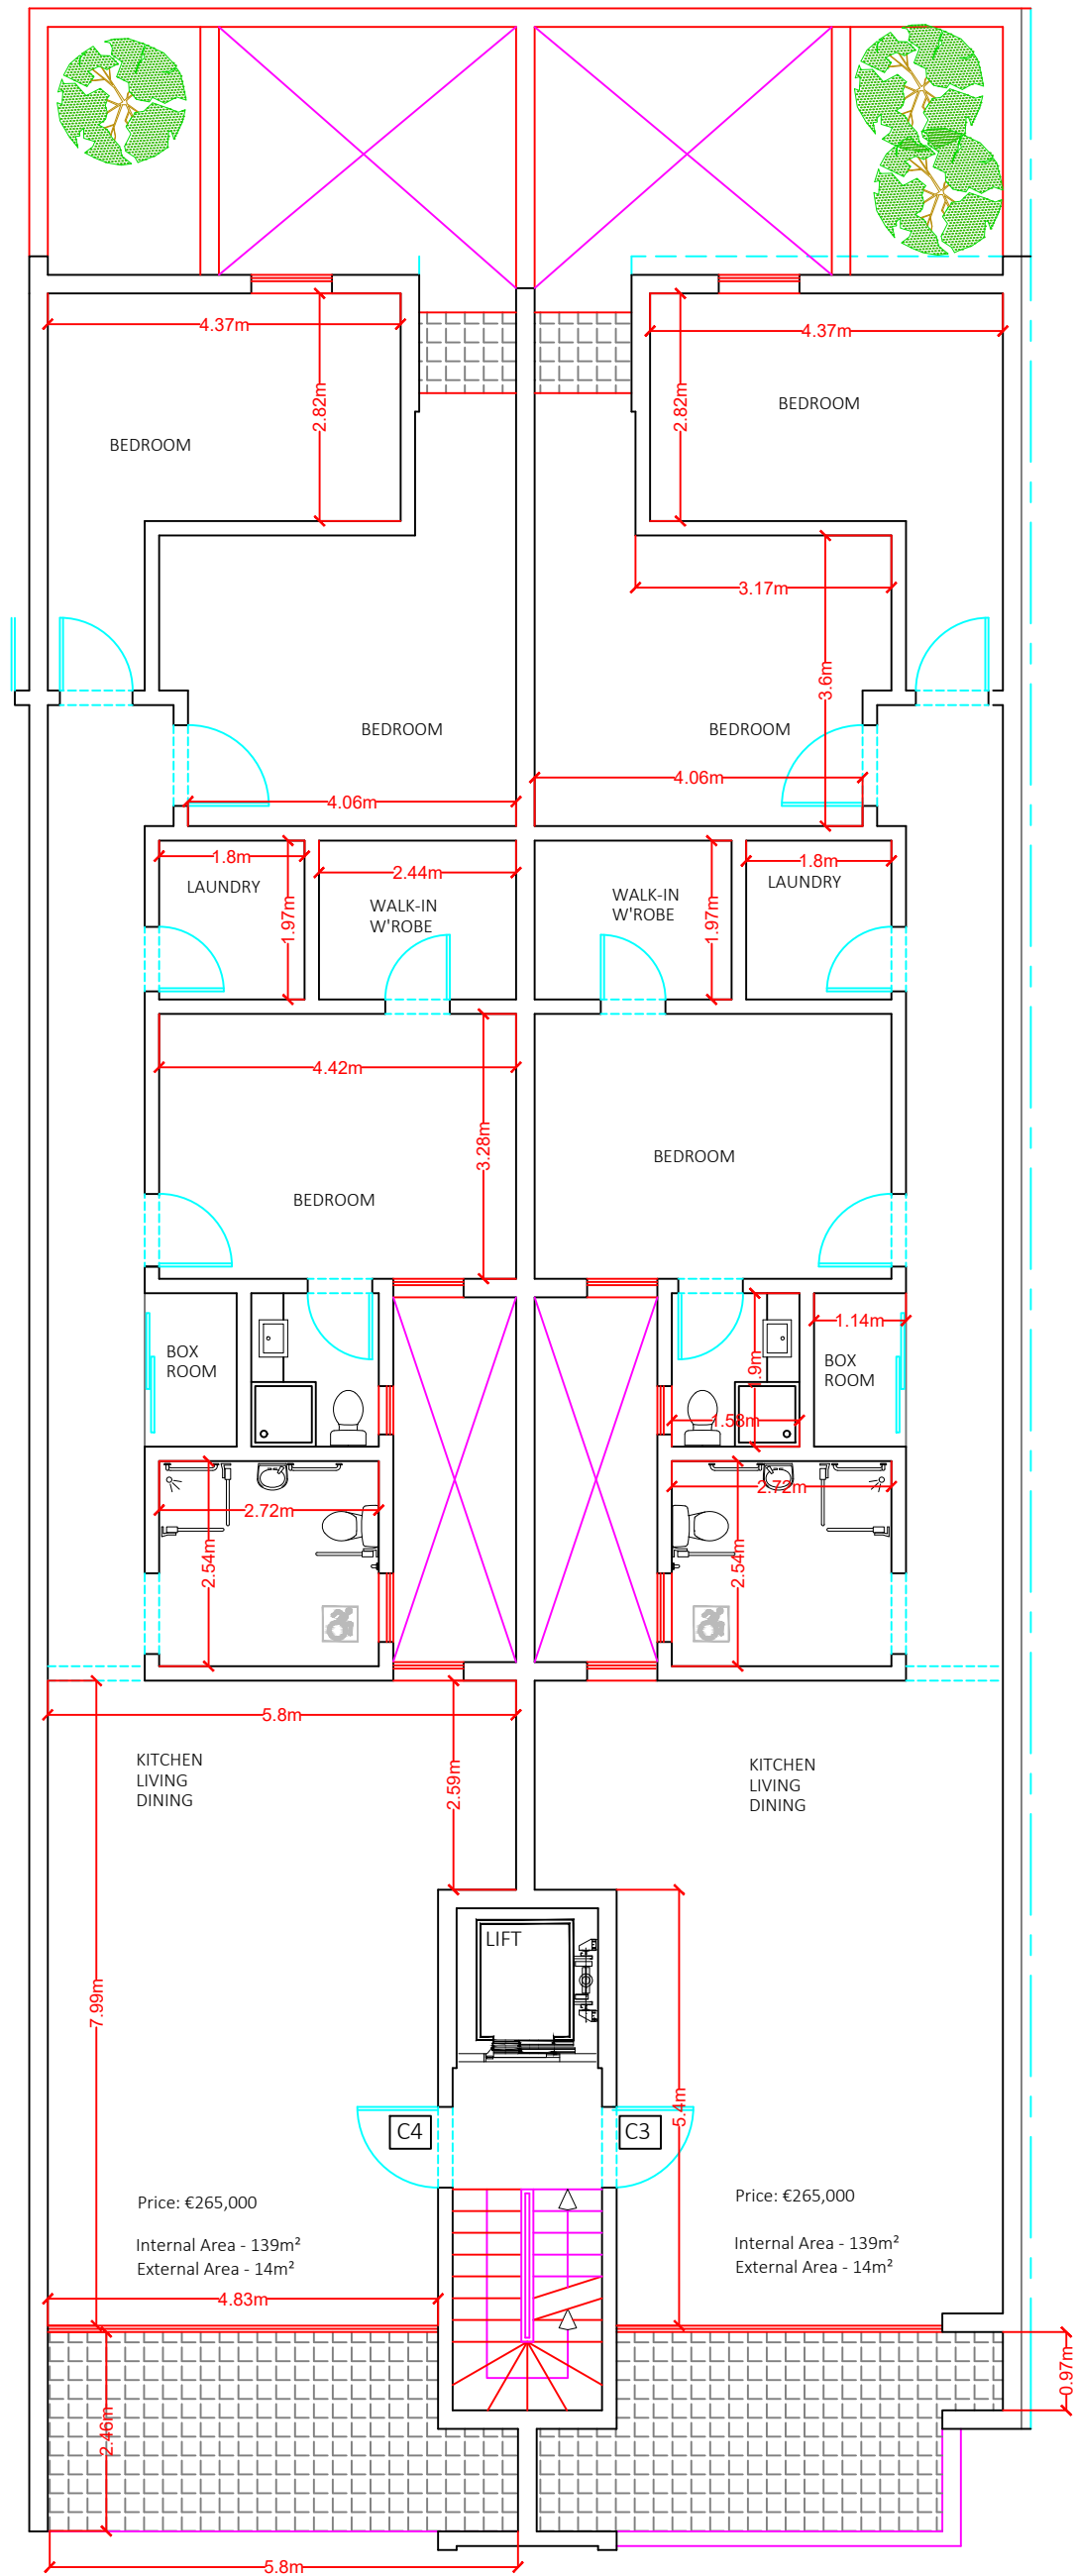

Scale 1:100

Price: €285,000
Internal Area - 139m²
External Area - 25m²

Price: €285,000
Gross Floor Area - 139m²
External Area - 25m²

PROPOSED LEVEL 0

SCALE 1:100

Scale 1:100

PROPOSED LEVEL 1

SCALE 1:100

Scale 1:100

Price: €265,000
Internal Area - 139m²
External Area - 14m²

Price: €265,000
Internal Area - 139m²
External Area - 14m²

PROPOSED LEVEL 2
SCALE 1:100

Scale 1:100

PROPOSED LEVEL 3
SCALE 1:100

Scale 1:100

SOLD

Internal Area - 140m²
External Area - 19m²

Price: €285,000

Internal Area - 140m²
External Area - 19m²

PROPOSED LEVEL 4

SCALE 1:100

Scale 1:100

Price: €295,000
 Internal Area - 140m²
 External Area - 19m²

Price: €295,000
 Internal Area - 140m²
 External Area - 19m²

PROPOSED LEVEL 5

SCALE 1:100

Scale 1:100

PROPOSED LEVEL 6
 SCALE 1:100