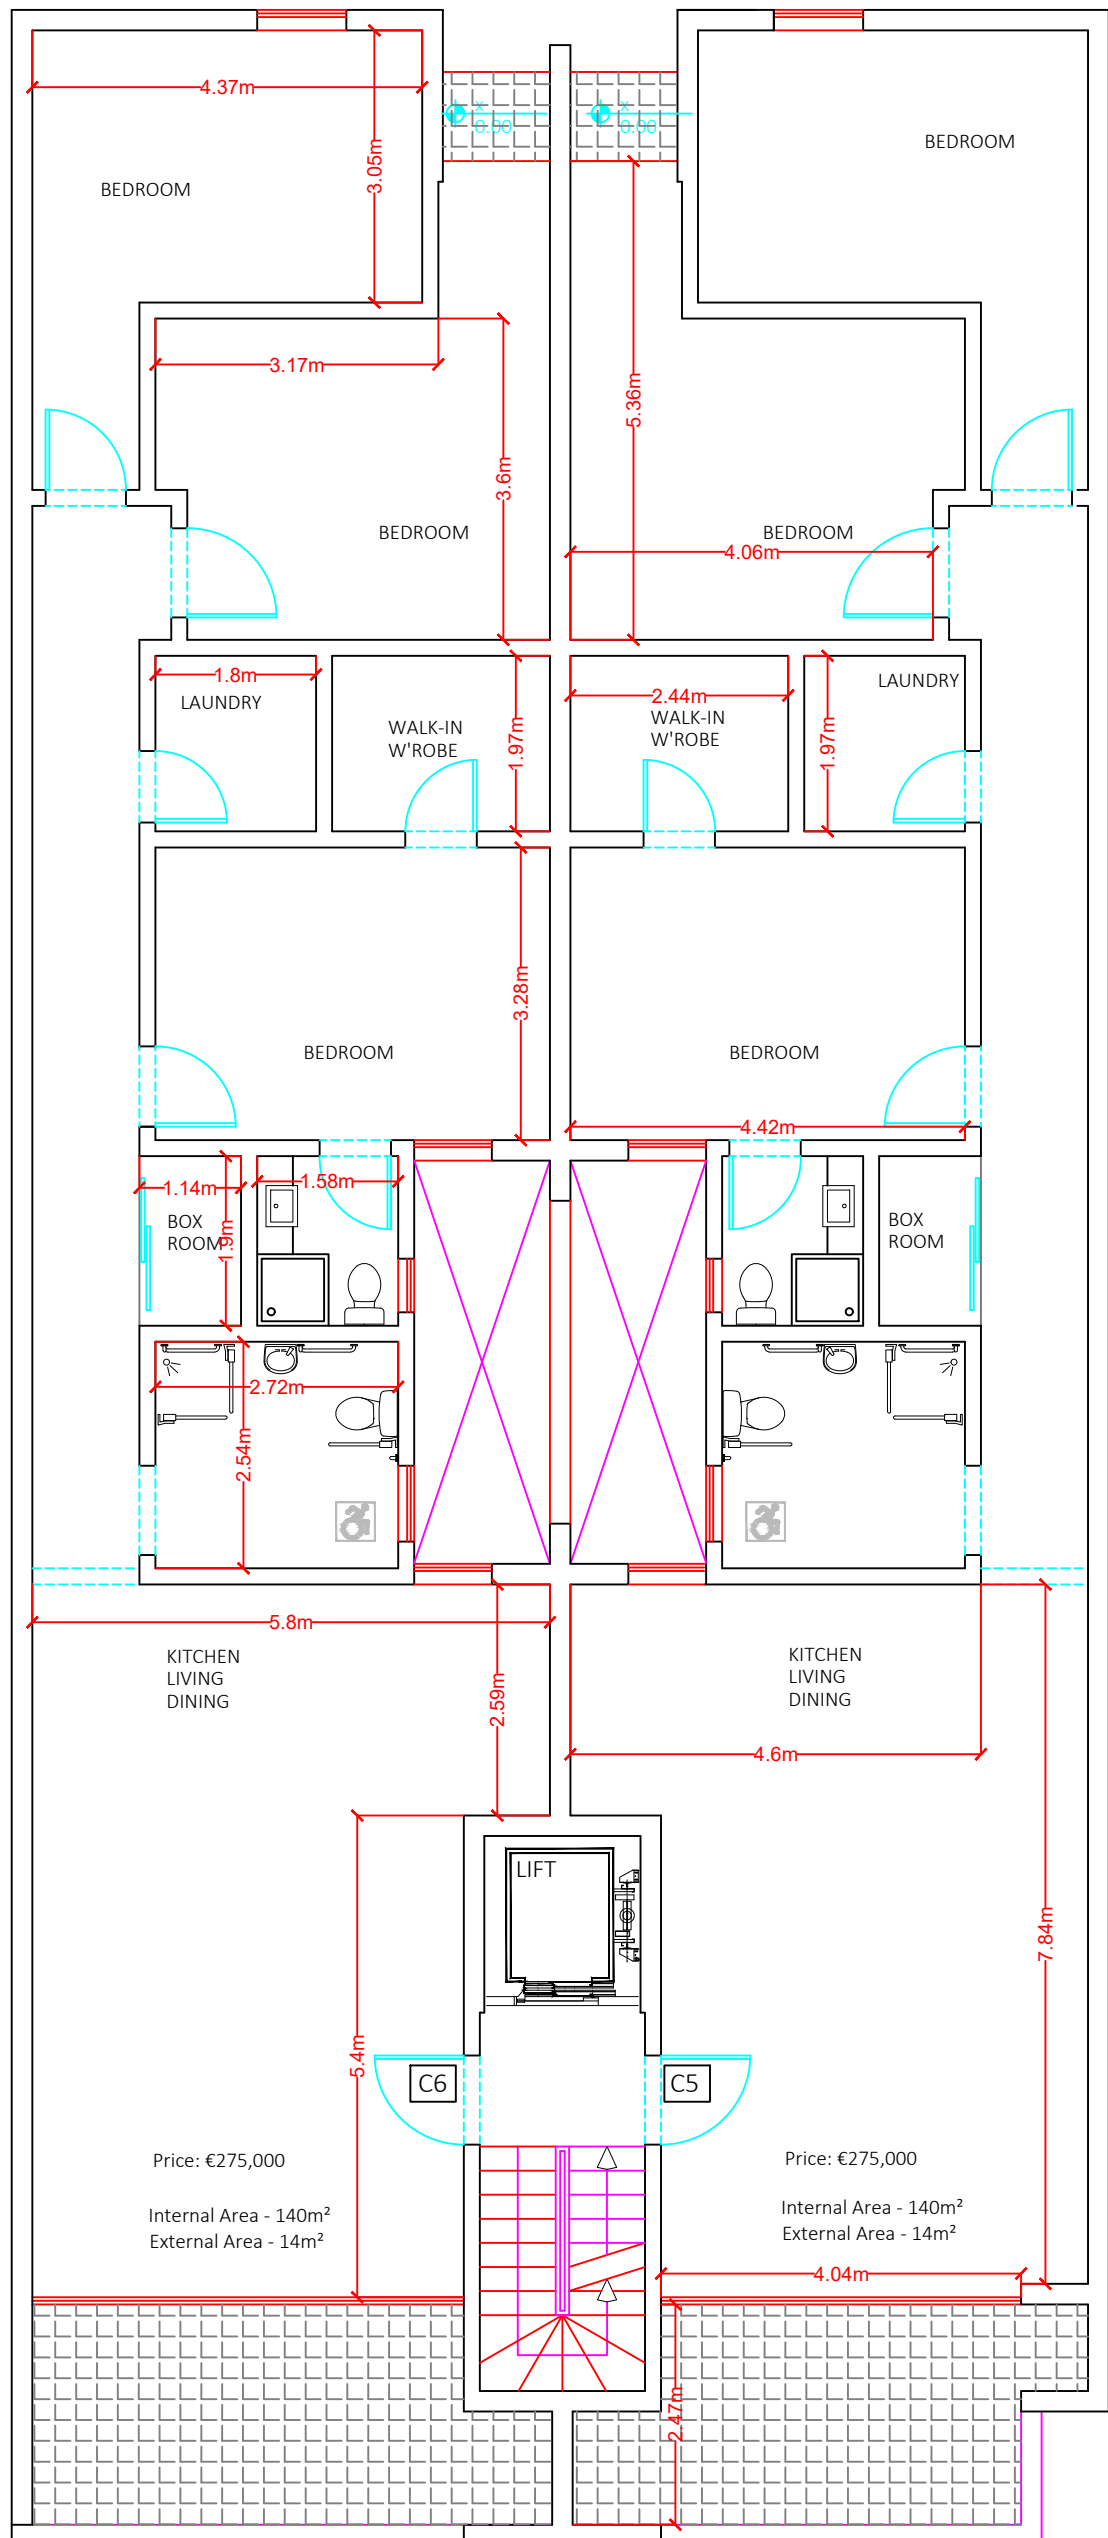

Scale 1:100

Price: €285,000
Internal Area - 139m²
External Area - 25m²

Price: €285,000
Gross Floor Area - 139m²
External Area - 25m²

PROPOSED LEVEL 0

SCALE 1:100

Scale 1:100

PROPOSED LEVEL 1

SCALE 1:100

Scale 1:100

Price: €265,000
Internal Area - 139m²
External Area - 14m²

Price: €265,000
Internal Area - 139m²
External Area - 14m²

PROPOSED LEVEL 2
SCALE 1:100

Scale 1:100

PROPOSED LEVEL 3
SCALE 1:100

Scale 1:100

SOLD

Internal Area - 140m²
External Area - 19m²

Price: €285,000

Internal Area - 140m²
External Area - 19m²

PROPOSED LEVEL 4

SCALE 1:100

Scale 1:100

Price: €295,000
 Internal Area - 140m²
 External Area - 19m²

Price: €295,000
 Internal Area - 140m²
 External Area - 19m²

PROPOSED LEVEL 5

SCALE 1:100

Scale 1:100

PROPOSED LEVEL 6
 SCALE 1:100