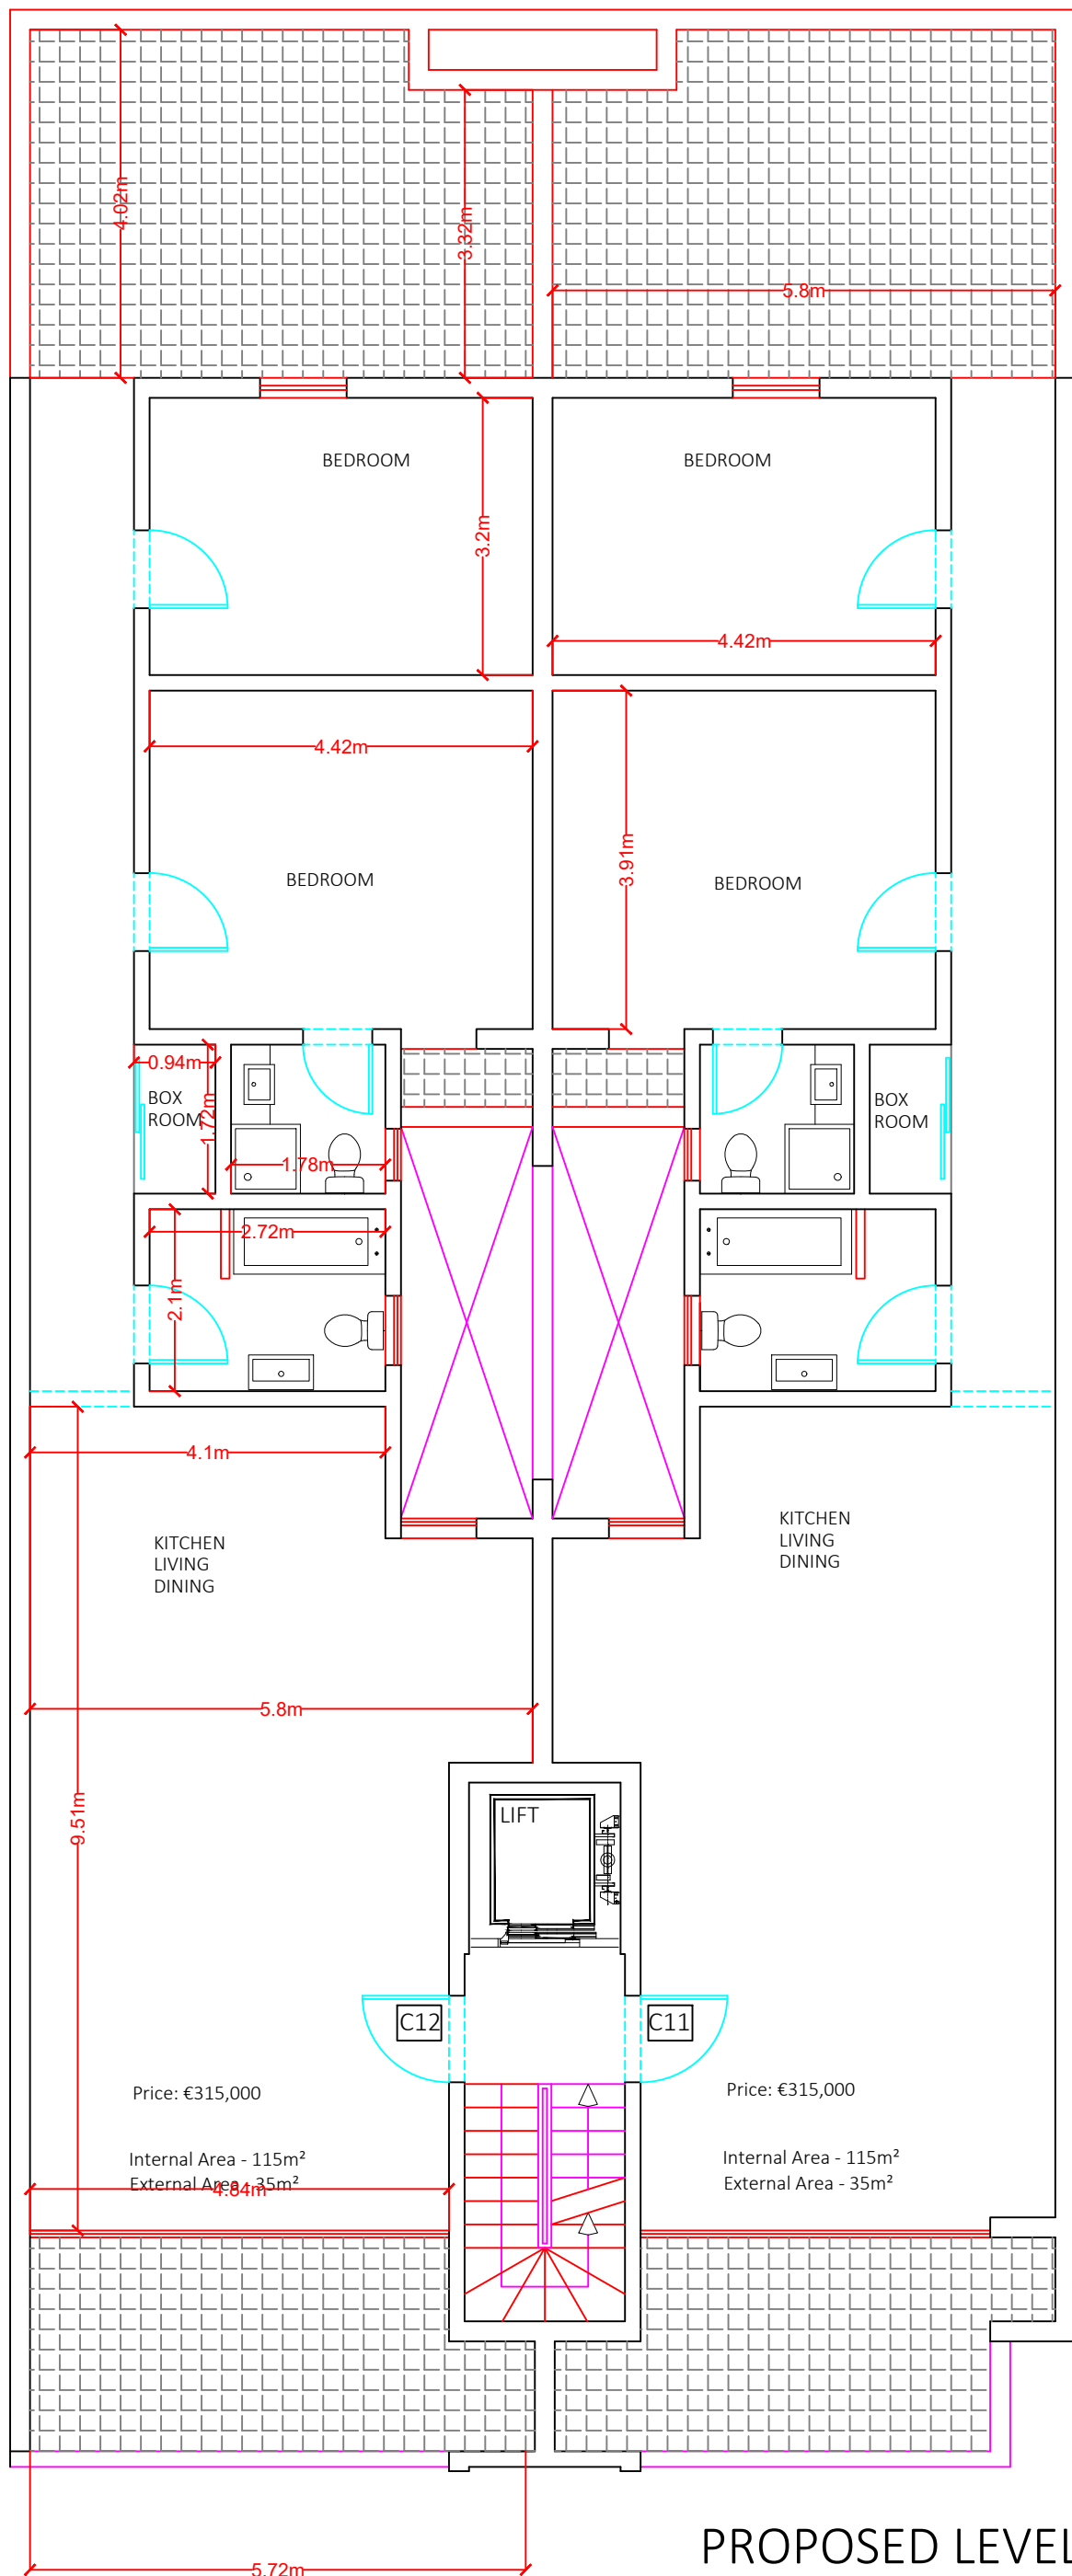

Scale 1:100

Price: €285,000
Internal Area - 139m²
External Area - 25m²

Price: €285,000
Gross Floor Area - 139m²
External Area - 25m²

PROPOSED LEVEL 0

SCALE 1:100

Scale 1:100

PROPOSED LEVEL 1

SCALE 1:100

Scale 1:100

Price: €265,000
Internal Area - 139m²
External Area - 14m²

Price: €265,000
Internal Area - 139m²
External Area - 14m²

PROPOSED LEVEL 2
SCALE 1:100

Scale 1:100

PROPOSED LEVEL 3
SCALE 1:100

Scale 1:100

SOLD

Internal Area - 140m²
External Area - 19m²

Price: €285,000

Internal Area - 140m²
External Area - 19m²

PROPOSED LEVEL 4

SCALE 1:100

Scale 1:100

Price: €295,000
 Internal Area - 140m²
 External Area - 19m²

Price: €295,000
 Internal Area - 140m²
 External Area - 19m²

PROPOSED LEVEL 5

SCALE 1:100

Scale 1:100

PROPOSED LEVEL 6
 SCALE 1:100