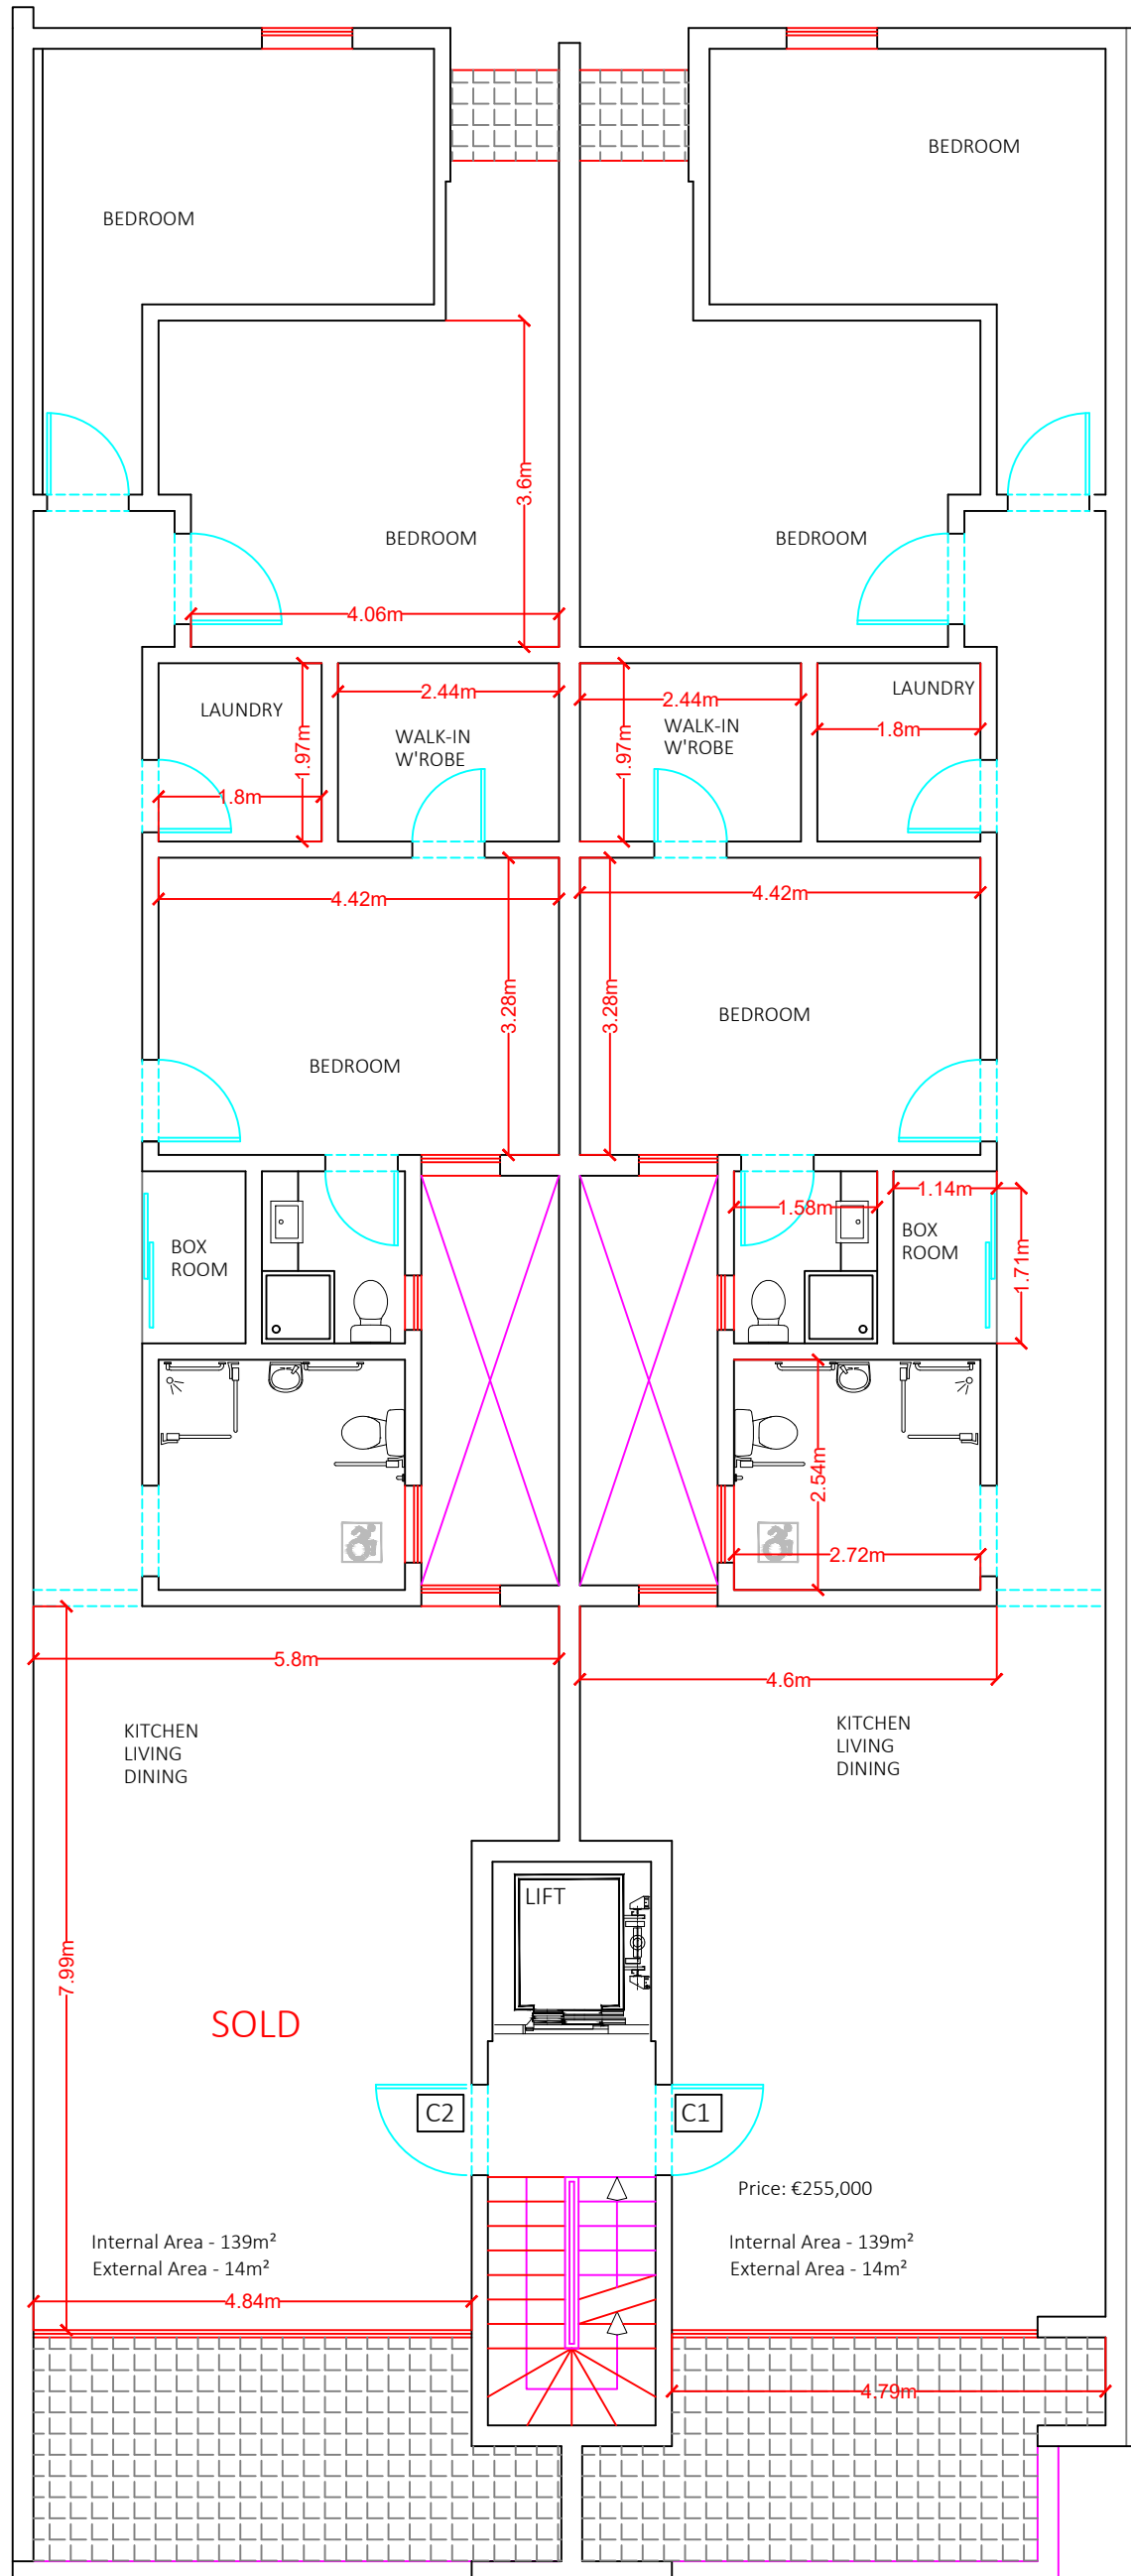

Scale 1:100

Price: €285,000
Internal Area - 139m²
External Area - 25m²

Price: €285,000
Gross Floor Area - 139m²
External Area - 25m²

PROPOSED LEVEL 0

SCALE 1:100

Scale 1:100

PROPOSED LEVEL 1

SCALE 1:100

Scale 1:100

Price: €265,000
Internal Area - 139m²
External Area - 14m²

Price: €265,000
Internal Area - 139m²
External Area - 14m²

PROPOSED LEVEL 2
SCALE 1:100

Scale 1:100

PROPOSED LEVEL 3
SCALE 1:100

Scale 1:100

SOLD

Internal Area - 140m²
External Area - 19m²

Price: €285,000

Internal Area - 140m²
External Area - 19m²

PROPOSED LEVEL 4

SCALE 1:100

Scale 1:100

Price: €295,000
 Internal Area - 140m²
 External Area - 19m²

Price: €295,000
 Internal Area - 140m²
 External Area - 19m²

PROPOSED LEVEL 5

SCALE 1:100

Scale 1:100

PROPOSED LEVEL 6
 SCALE 1:100