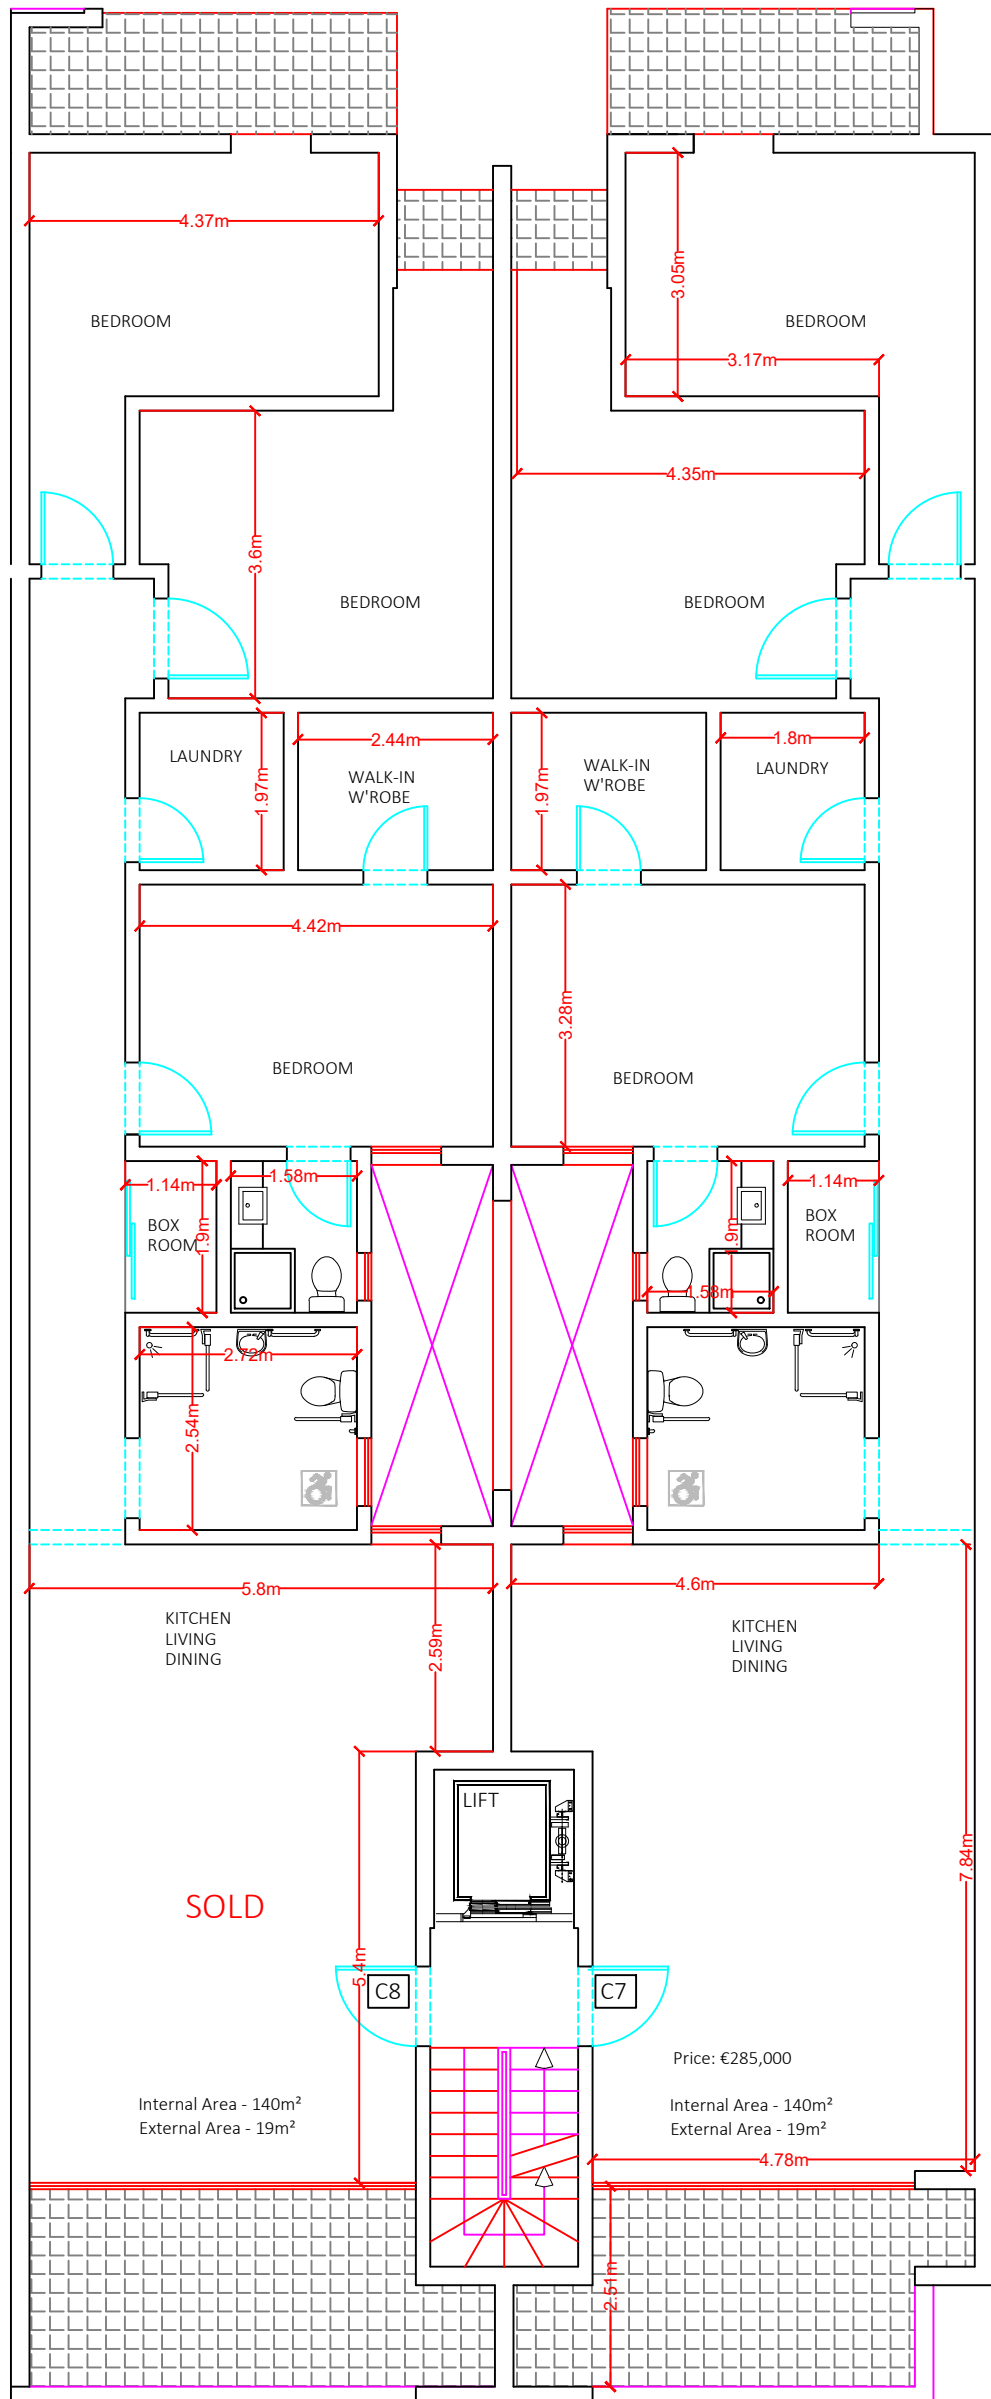

Scale 1:100

Price: €285,000
Internal Area - 139m²
External Area - 25m²

Price: €285,000
Gross Floor Area - 139m²
External Area - 25m²

PROPOSED LEVEL 0

SCALE 1:100

Scale 1:100

PROPOSED LEVEL 1

SCALE 1:100

Scale 1:100

Price: €265,000
Internal Area - 139m²
External Area - 14m²

Price: €265,000
Internal Area - 139m²
External Area - 14m²

PROPOSED LEVEL 2
SCALE 1:100

Scale 1:100

PROPOSED LEVEL 3
SCALE 1:100

Scale 1:100

SOLD

Internal Area - 140m²
External Area - 19m²

Price: €285,000

Internal Area - 140m²
External Area - 19m²

PROPOSED LEVEL 4

SCALE 1:100

Scale 1:100

Price: €295,000
 Internal Area - 140m²
 External Area - 19m²

Price: €295,000
 Internal Area - 140m²
 External Area - 19m²

PROPOSED LEVEL 5

SCALE 1:100

Scale 1:100

PROPOSED LEVEL 6
 SCALE 1:100