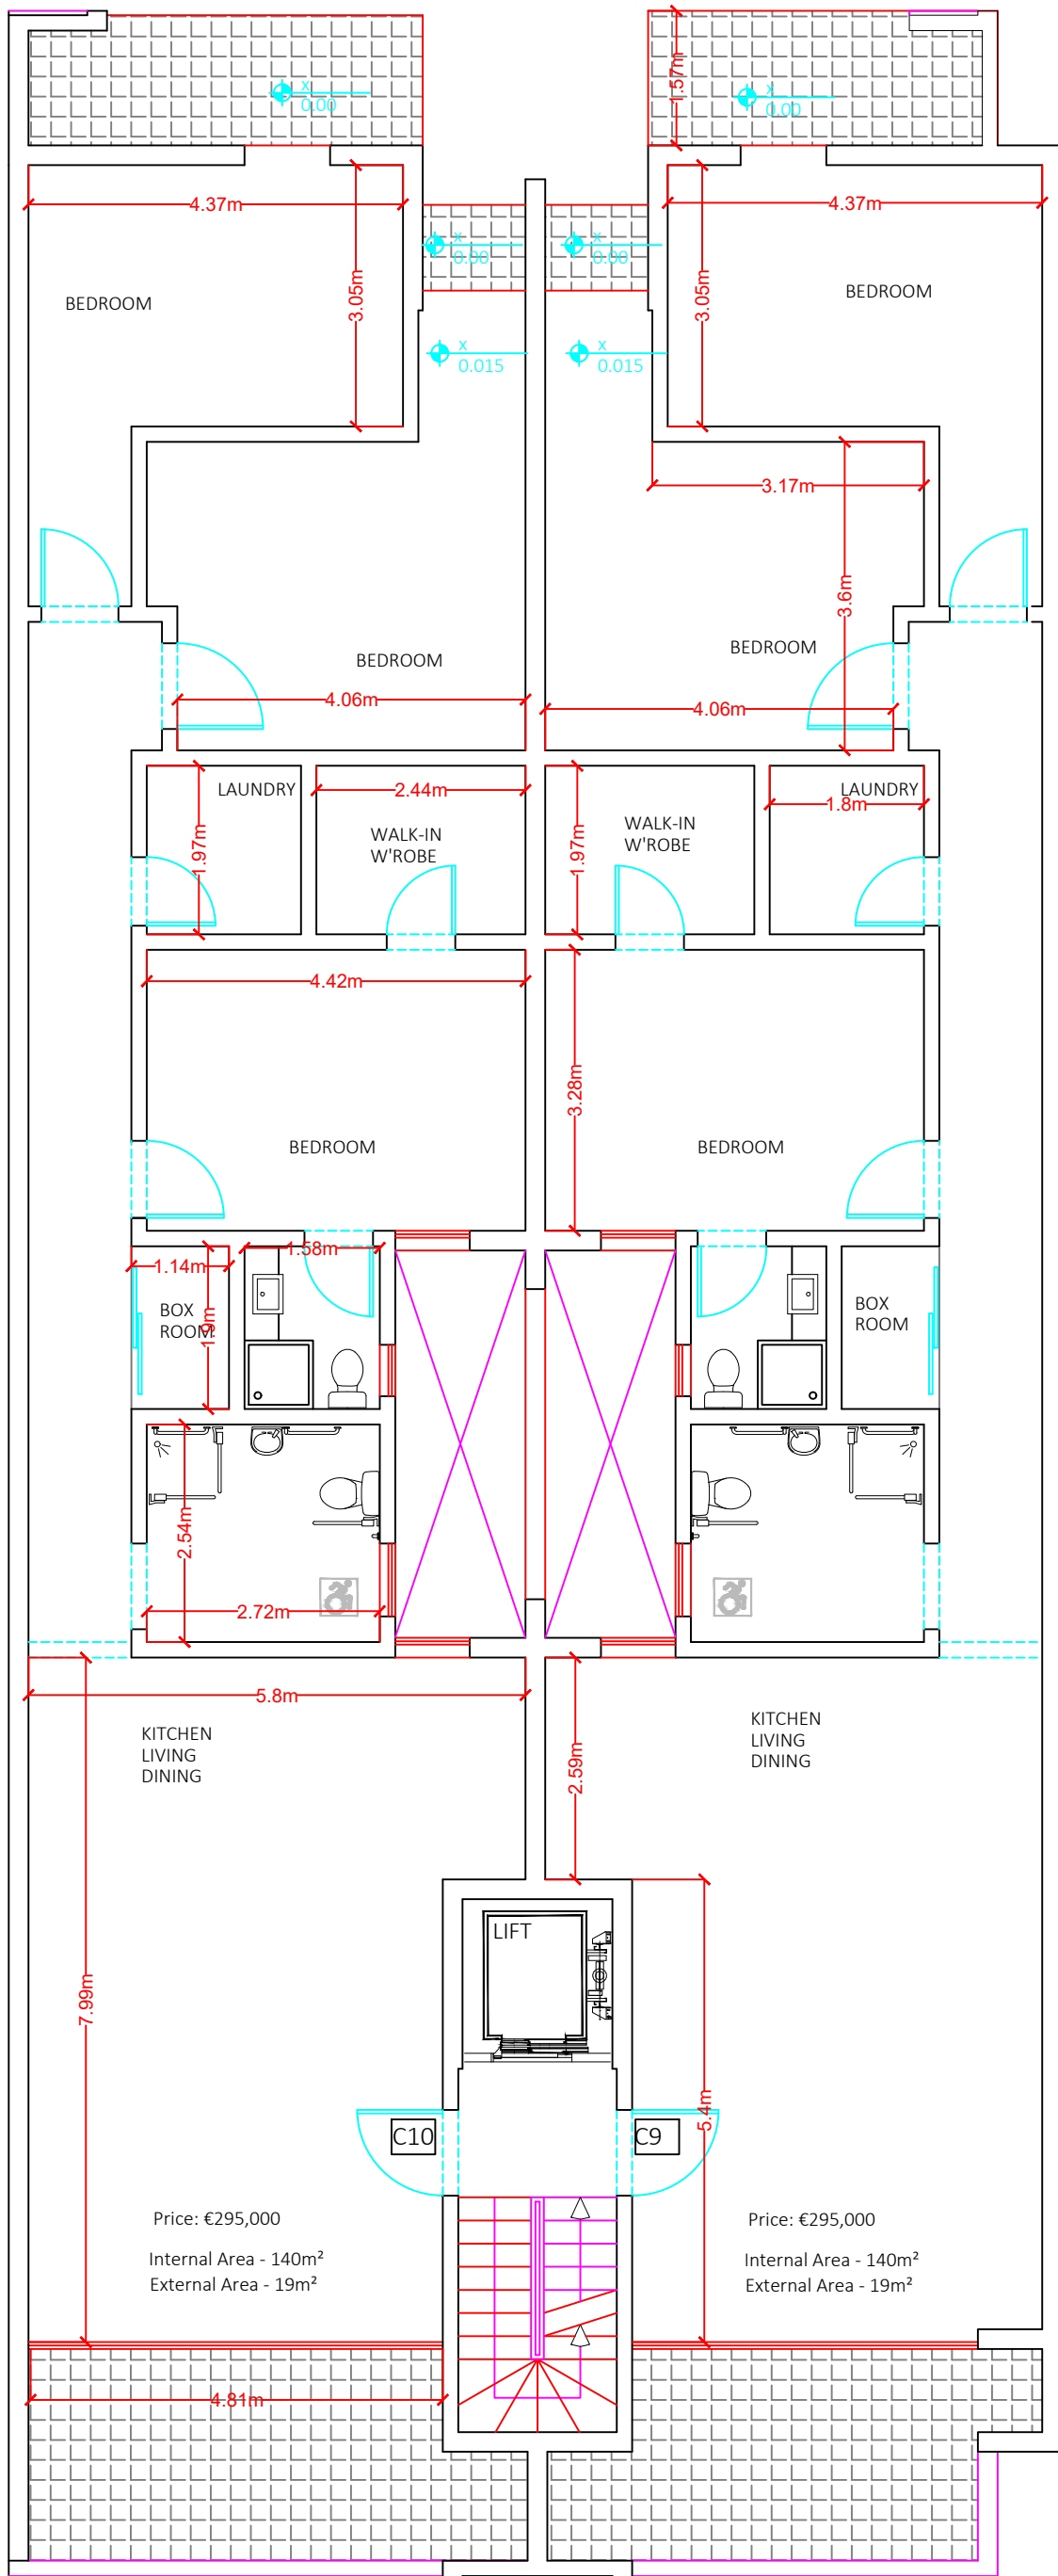

Scale 1:100

Price: €285,000
Internal Area - 139m²
External Area - 25m²

Price: €285,000
Gross Floor Area - 139m²
External Area - 25m²

PROPOSED LEVEL 0

SCALE 1:100

Scale 1:100

PROPOSED LEVEL 1

SCALE 1:100

Scale 1:100

Price: €265,000
Internal Area - 139m²
External Area - 14m²

Price: €265,000
Internal Area - 139m²
External Area - 14m²

PROPOSED LEVEL 2
SCALE 1:100

Scale 1:100

PROPOSED LEVEL 3
SCALE 1:100

Scale 1:100

SOLD

Internal Area - 140m²
External Area - 19m²

Price: €285,000

Internal Area - 140m²
External Area - 19m²

PROPOSED LEVEL 4

SCALE 1:100

Scale 1:100

Price: €295,000
 Internal Area - 140m²
 External Area - 19m²

Price: €295,000
 Internal Area - 140m²
 External Area - 19m²

PROPOSED LEVEL 5

SCALE 1:100

Scale 1:100

PROPOSED LEVEL 6
 SCALE 1:100