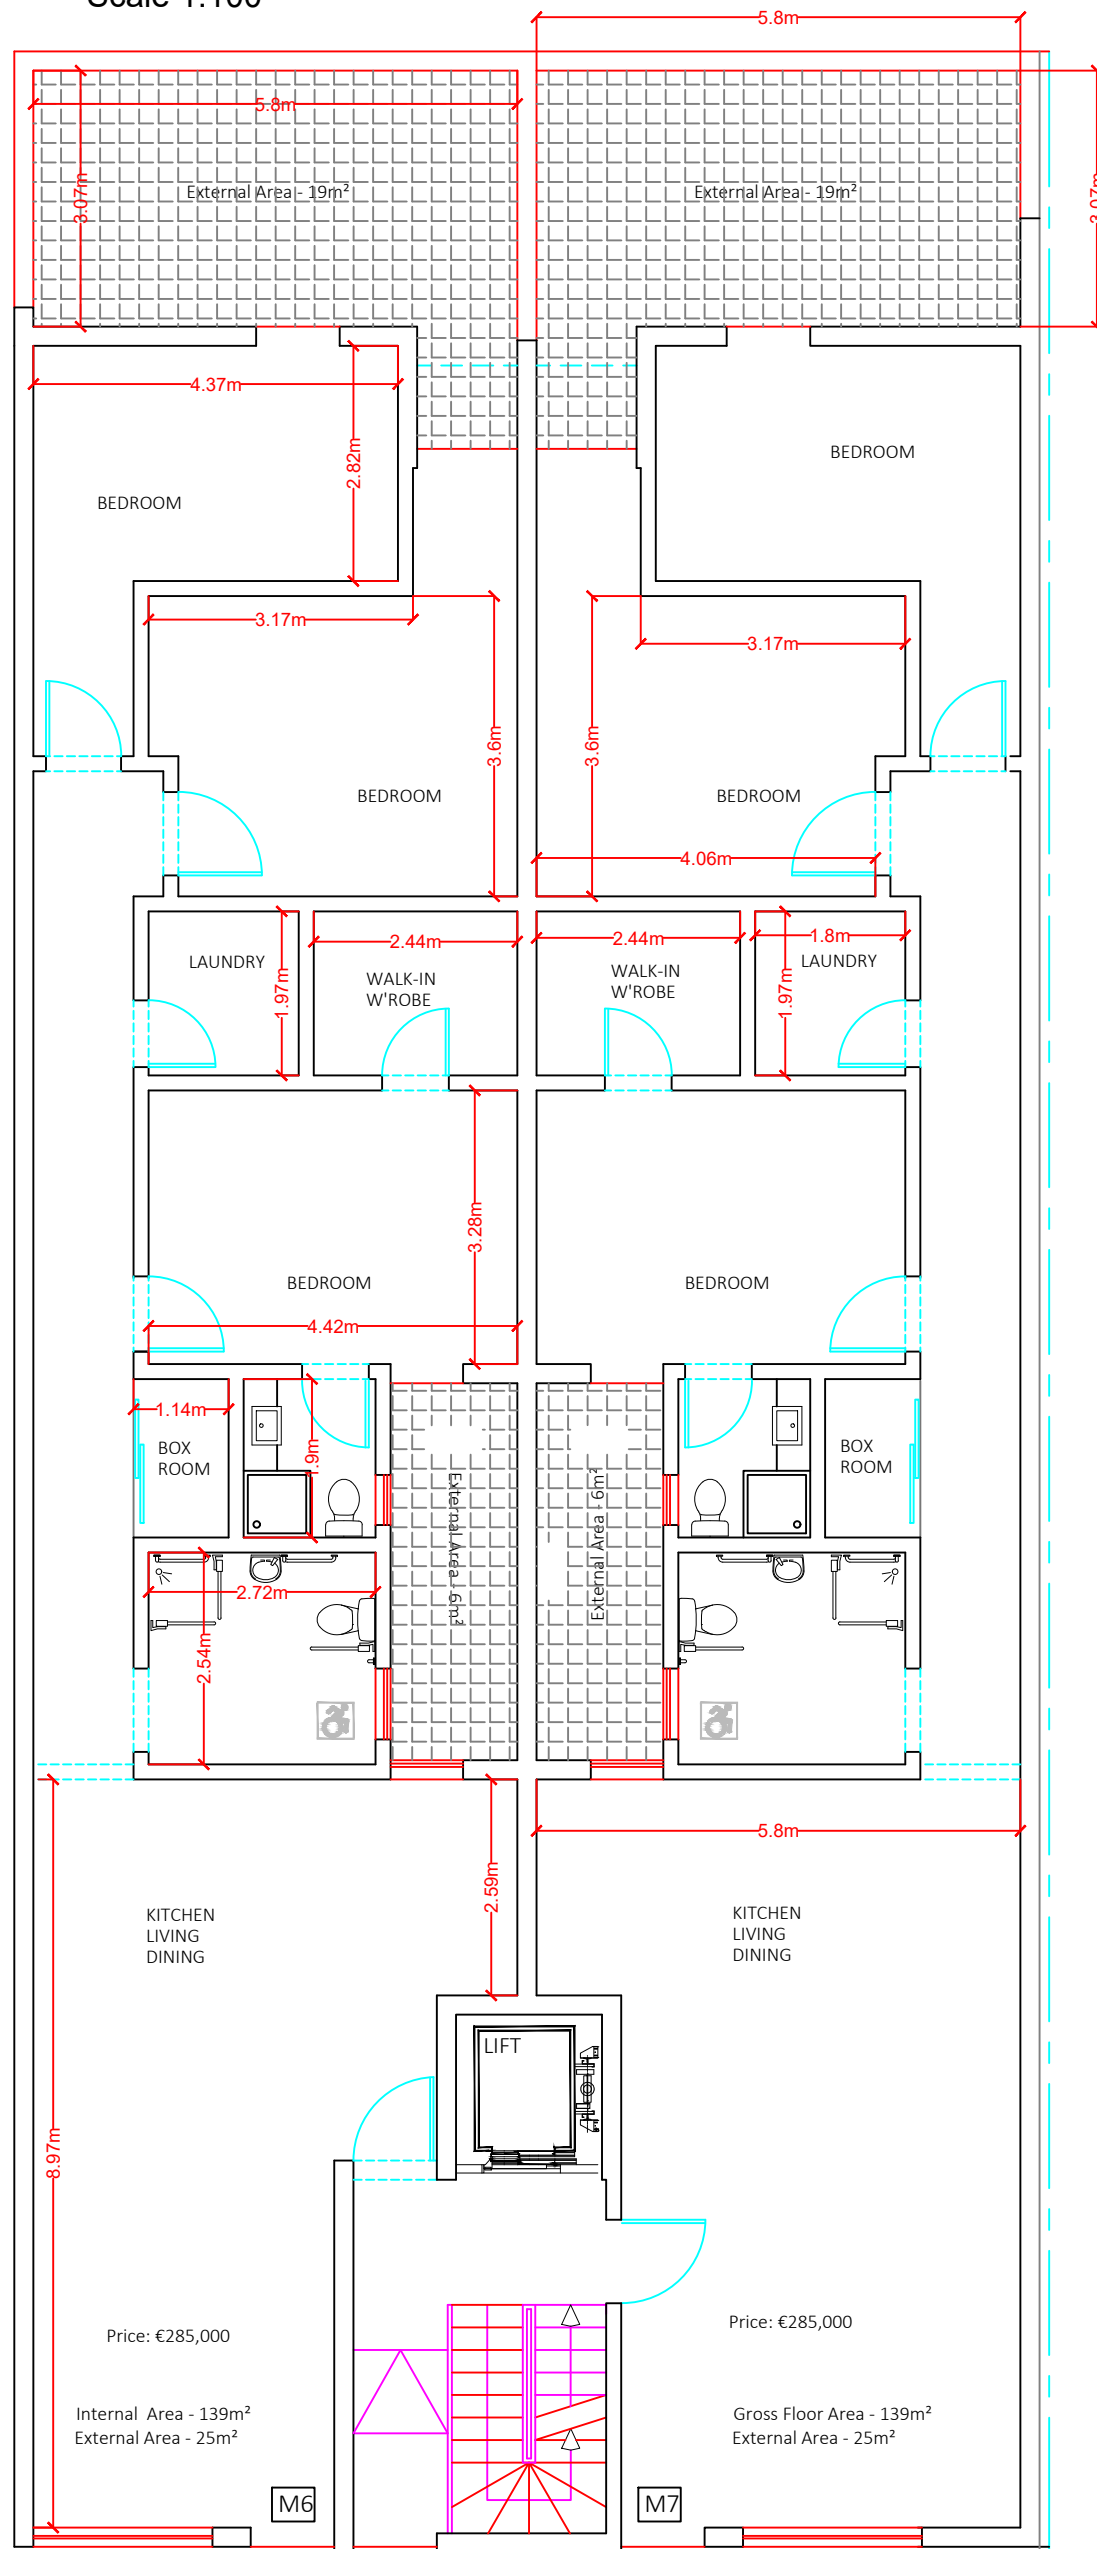

Scale 1:100

Price: €285,000
Internal Area - 139m²
External Area - 25m²

Price: €285,000
Gross Floor Area - 139m²
External Area - 25m²

PROPOSED LEVEL 0

SCALE 1:100

Scale 1:100

PROPOSED LEVEL 1

SCALE 1:100

Scale 1:100

Price: €265,000
Internal Area - 139m²
External Area - 14m²

Price: €265,000
Internal Area - 139m²
External Area - 14m²

PROPOSED LEVEL 2
SCALE 1:100

Scale 1:100

PROPOSED LEVEL 3
SCALE 1:100

Scale 1:100

SOLD

Internal Area - 140m²
External Area - 19m²

Price: €285,000

Internal Area - 140m²
External Area - 19m²

PROPOSED LEVEL 4

SCALE 1:100

Scale 1:100

Price: €295,000
 Internal Area - 140m²
 External Area - 19m²

Price: €295,000
 Internal Area - 140m²
 External Area - 19m²

PROPOSED LEVEL 5

SCALE 1:100

Scale 1:100

PROPOSED LEVEL 6
 SCALE 1:100